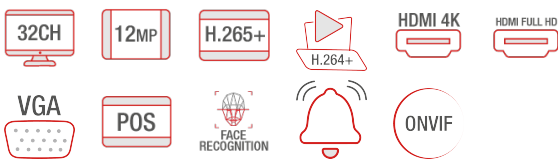

## Technical Specification

System	
OS	Embedded Linux
Video	
IP Video Input	32CH IPC input
Network Bandwidth	192Mbps/192Mbps (incoming/outgoing)
Resolution	12MP/8MP/6MP/5MP/4MP/3MP/1080P/1280×1024/960P/720P/960H/D1/CIF
Output	HDMI1 : 3840 × 2160/1920 × 1080 / 1280 × 1024 / 1024 × 768  HDMI2 : 1920 × 1080 / 1280 × 1024 / 1024 × 768  VGA ×1 : 1920 × 1080 / 1280 × 1024 / 1024 × 768  VGA and HDMI1 output the same video source
Multi-screen Display	Main output: 1/4/6/8/9/13/16/25/32/36 (live view)  AUX output: 1/4/6/8/9 (live view)  Max. 32+9CH local live view
Compression	H.265S/H.265+/H.265/H.264
Audio	
Network Input	32 CH IPC audio input
Local Input	RCA × 1
Local Output	RCA × 1
Compression	G.711(U/A)
Record	
Record Stream	Dual stream recording
Resolution	12MP/8MP/6MP/5MP/4MP/3MP/1080P/1280×1024/960P/720P/960H/D1/CIF
Frame Rate	12MP: 20fps; 8MP or lower resolution: NTSC: 30fps; PAL: 25fps
Playback	
Simultaneous Playback	Max 16CH
Search	Time slice / time / event / tag / smart search
Function	Play, pause, FF, FB, digital zoom, etc.
Smart Search	Highlighted color to display the camera record in a certain period of time, different colors refers to different record events
Decoding Capability	
Live View/Playback	1CH 12MP/4CH 1080P
Alarm	
Mode	Manual, sensor, motion, exception, smart events, etc.

## Mobile Device

<b>OS</b>	iOS, Andriod
-----------	--------------

Storage	
HDD Interface	SATA ×8, max 10T for each HDD
E-SATA Interface	E-SATA × 1
Backup	
Local Backup	U disk, USB mobile HDD
Network Backup	Yes
External Interface	
RS 485	Yes (full-duplex), connect to PTZ or keyboard
USB	USB 3.0 × 1 ; USB 2.0 × 2
Remote Controller	Optional
Others	
Power Supply	ATX 300W(PoE)
Consumption	≤ 30W ( without HDD and PoE power supply )
Dimensions(mm)	445 × 436 × 90 ( W × D × H )
Certificate	CE,FCC
Environmental Protection	Complies with Directive EU RoHS, REACH and WEEE
Working Environment	-10 □ 50 □□10% □ 90% humidity