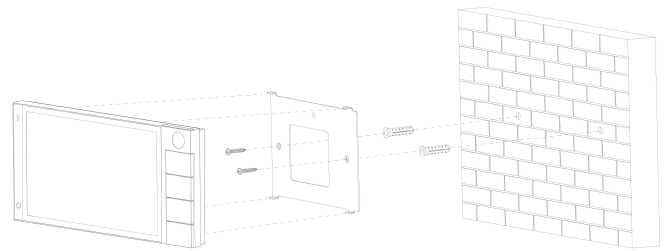

Bluetooth

Wireless Standard	BR/EDR/BLE
Wireless Frequency Range	2400-2483.5 MHz
Max. Transmission Power	≤ 20 dBm @ 2400-2483.5 MHz
Bluetooth	Yes

Zigbee

Wireless Standard	802.15.4
Wireless Frequency Range	2400-2483.5 MHz
Max. Transmission Power	≤ 10 dBm @ 2400-2483.5 MHz
Zigbee	Yes

Sub 1G

Wireless Frequency Range	868-868.6 MHz
Max. Transmission Power	14 dBm @ 868-868.6MHz
Modulation Method	FSK/GFSK

Port

RS-485	1
USB	1
Alarm Input	8 channels
Alarm Output	1 channel
Power Output	1 port (12 V, 200 mA)
Doorbell	Yes (use the alarm input port)
Network Port	1 × 10/100 Mbps Ethernet port

Performance

Casing Material	PC + ABS

General

Appearance Color	Gray
Power Supply	48 VDC, 0.5 A Standard PoE
Power Adapter	Optional
Installation	Surface Mount
Certifications	CE
Accessory	Included: RS-485 and power output cable, bracket and alarm cable. Optional: Power cord
Product Dimensions	210.2 mm × 103.1 mm × 11.2 mm (8.28" × 4.06" × 0.73") (H × W × D)
Operating Temperature	-10 °C to +55 °C (+14 °F to +131 °F)
Operating Humidity	10%–95% (RH), non-condensing
Operating Altitude	Below 3,000 m (9,842.52 ft)
Power Consumption	≤ 8 W (standby), ≤ 13 W (working)
Gross Weight	0.89 kg (1.96 lb)
Storage Temperature	0 °C to +40 °C (+32 °F to +104 °F)
Storage Humidity	30%–75%

Operating Environment	Indoor

Ordering Information

Type	Model	Description
Smart Control Panel	DHI-SCP3022B-IBZ-S	2-Wire IP Smart Control Panel

Installation