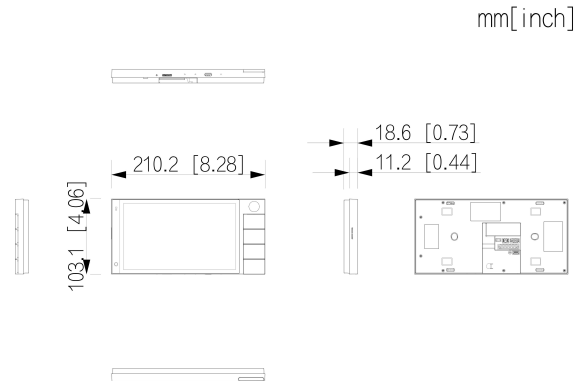

General

Appearance Color	Gray
Power Supply	48 VDC, 0.5 A Standard PoE
Power Adapter	Optional
Installation	Surface Mount
Certifications	CE
Accessory	Included: RS-485 and power output cable, bracket and alarm cable. Optional: Power cord
Product Dimensions	210.2 mm × 103.1 mm × 11.2 mm (8.28" × 4.06" × 0.73") (H × W × D)
Operating Temperature	-10 °C to +55 °C (+14 °F to +131 °F)
Operating Humidity	10%–95% (RH), non-condensing
Operating Altitude	Below 3,000 m (9,842.52 ft)
Power Consumption	≤ 8 W (standby), ≤ 13 W (working)
Gross Weight	0.89 kg (1.96 lb)
Storage Temperature	0 °C to +40 °C (+32 °F to +104 °F)
Storage Humidity	30%–75%

Operating Environment	Indoor
-----------------------	--------

Ordering Information

Type	Model	Description
Smart Control Panel	DHI-SCP3022B-IBZ-S	2-Wire IP Smart Control Panel

Installation

Dimensions (mm[inch])