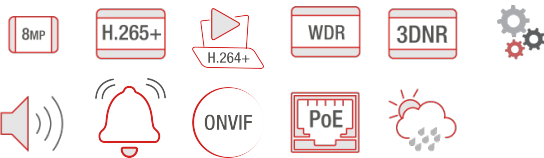

CCTV IP / Professional IP cameras

SF-IPB180A-8I1-SL

SF-IPT011CA-8I1-SL

I1 Range: Advanced Artificial Intelligence and video metadata

The I1 series is the highest performing IP camera range in the Safire Smart ecosystem. This series integrates advanced and comprehensive artificial intelligence that achieves an accuracy rate of 99%, one of the highest in the industry. In addition, it includes functionalities such as facial capture or video metadata analysis for feature extraction (up to 13 human, 5 vehicle and 2 two-wheeled vehicle features). In this series, cameras with different resolutions (4MP and 8MP) are available with different features to adjust with the best functionalities to the needs and characteristics of each installation.

- Bullet IP camera range I1 Panoramic view 180°
- Resolution 8 Megapixel (4640x1760)
- Lens 2.8 mm | MIC & Speaker | Dual light 30m
- AI: Classification of human and vehicle
- Waterproofing IP66 | PoE (IEEE802.3af)
- Active deterrence / Videometadata